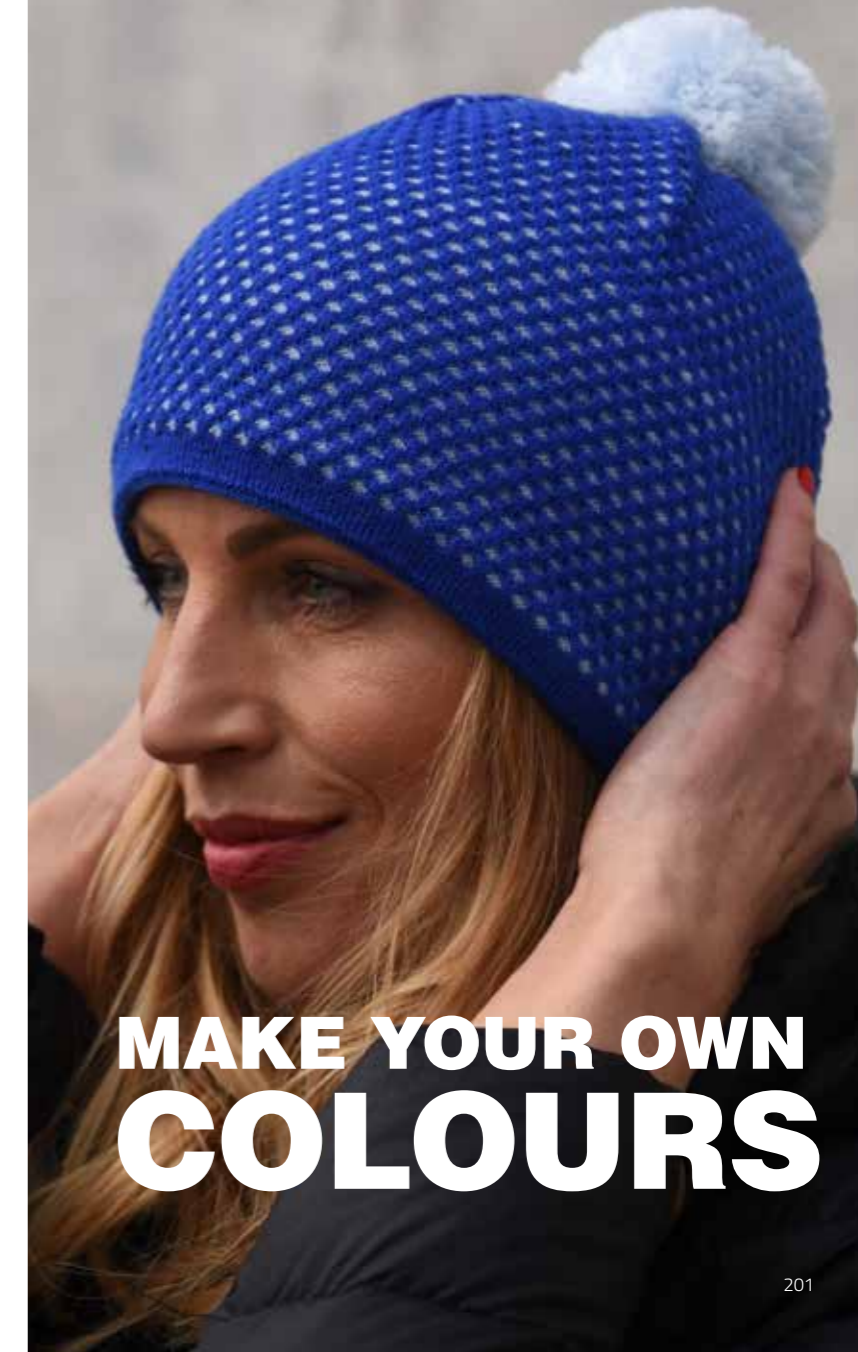

3070

DOTS

100% acrylic yarn
Polar fleece lining
acrylic pompon

Select your colour
combination from
colour palette
- max 2 colours.

Minimum quantity:
100 pcs per design and
colour combination.

	YE089	OR144	BR279	PI371	VI443	BL522	TU618	GR650	GY724	ME792
	BE102	OR168	RE304	PI385	BL460	BL541	TU625	GR670	GY739	ME795
WH010	BE115	OR187	RE326	PI398	BL466	NA559	TU629	GR682	BK750	NY820
WH028	BE125	BR212	RE335	VI405	BL484	NA578	GR636	GR695	ME768	NG840
YE064	OR130	BR233	RE352	VI410	BL500	TU590	GR641	GY707	ME780	NO860
YE079	OR138	BR258	PI365	VI427	BL505	TU603	GR645	GY712	ME789	NP880

coFEE®

MAKE YOUR OWN
COLOURS