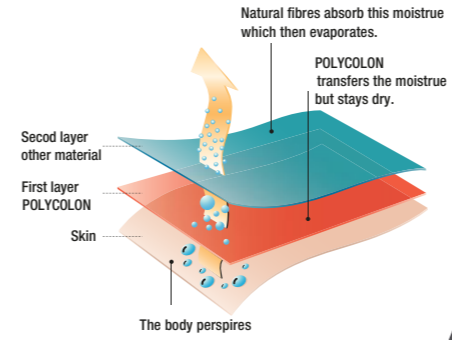

## PRESTIGE

100% acrylic  
POLYCOLON inside lining  
one layer knit

  
coFEE®

It's dry when it's wet - it's warm when it's cold!

The functional garment for the active sportsman gets rid of uncomfortable moisture from the skin, is light and guarantees highest wearing comfort.