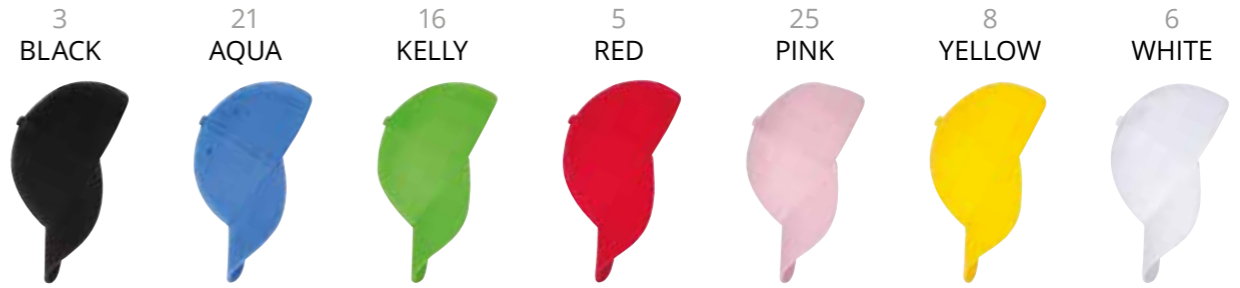

WASHED LIGHT
4031

100% washed cotton twill
unstructured front panels
velcro strap with metal size adjuster
100% cotton twill sweatband and taping

adult size
one size fits all
box: 200 pcs
inner: 50 pcs

4031
WASHED LIGHT

PLAIN MICROFIBRE
4032

100% pre-washed microfibre
self fabric strap with silver effect buckle
and grommet
unstructured front panels
trim on peak
metal eyelets
self fabric sweatband / taping

adult size
one size fits all
box: 200 pcs
inner: 50 pcs