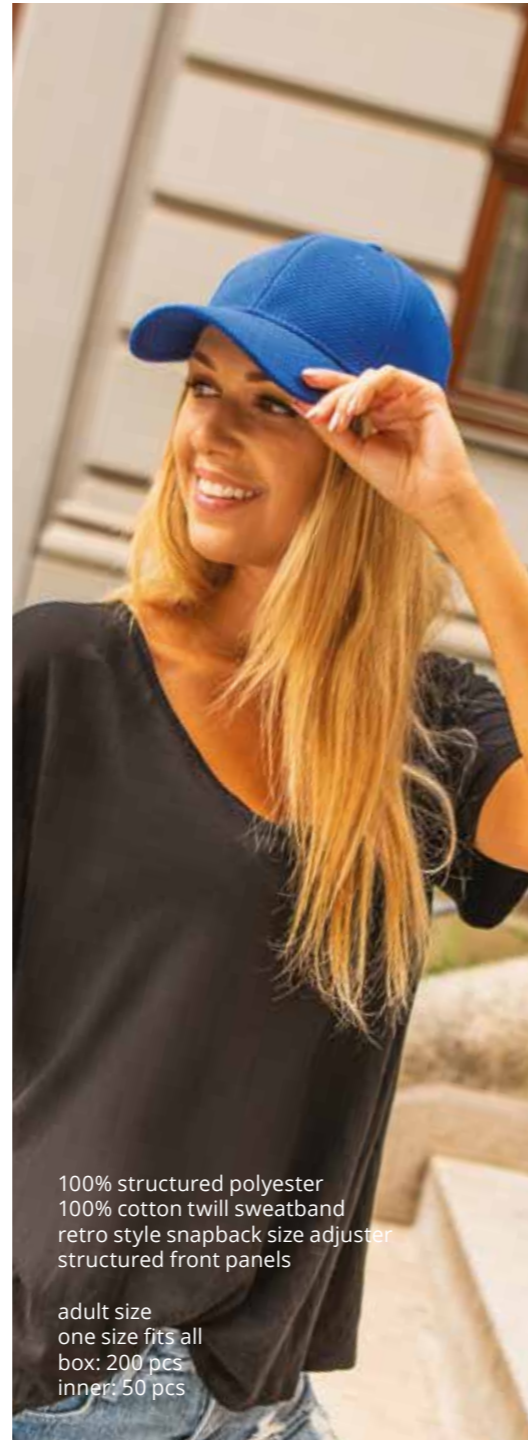

4011
RELAX

3
BLACK

14
NAVY

4
ROYAL

5
RED

6
WHITE