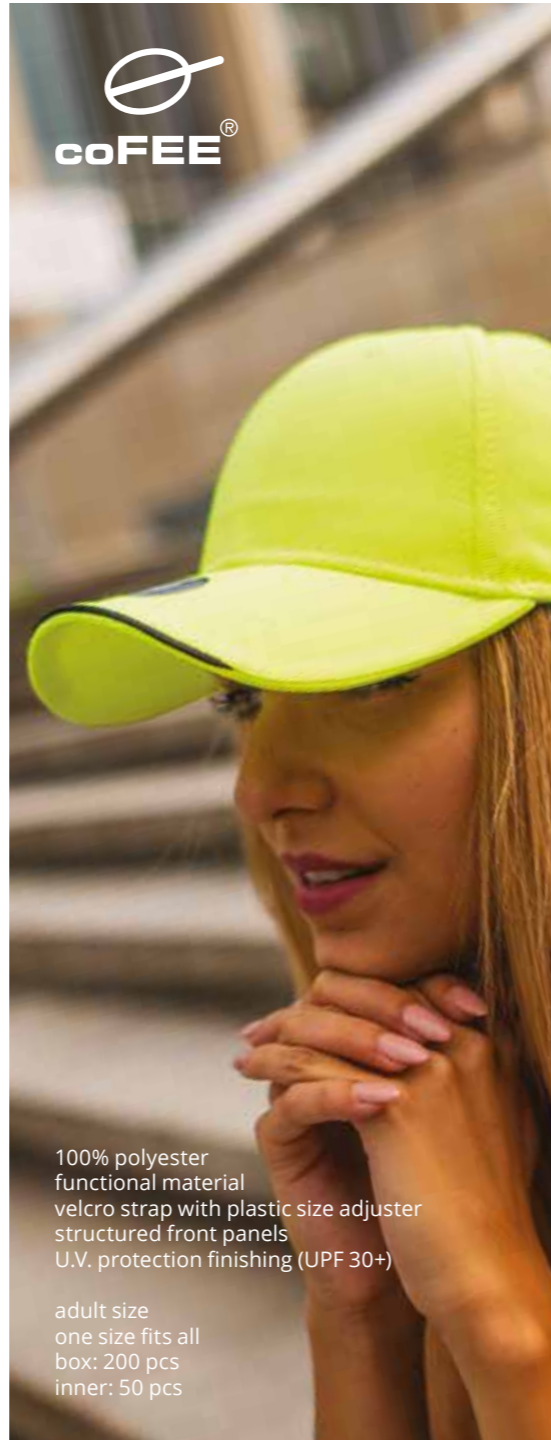

coFEE®

100% polyester
functional material
velcro strap with plastic size adjuster
structured front panels
U.V. protection finishing (UPF 30+)

adult size
one size fits all
box: 200 pcs
inner: 50 pcs