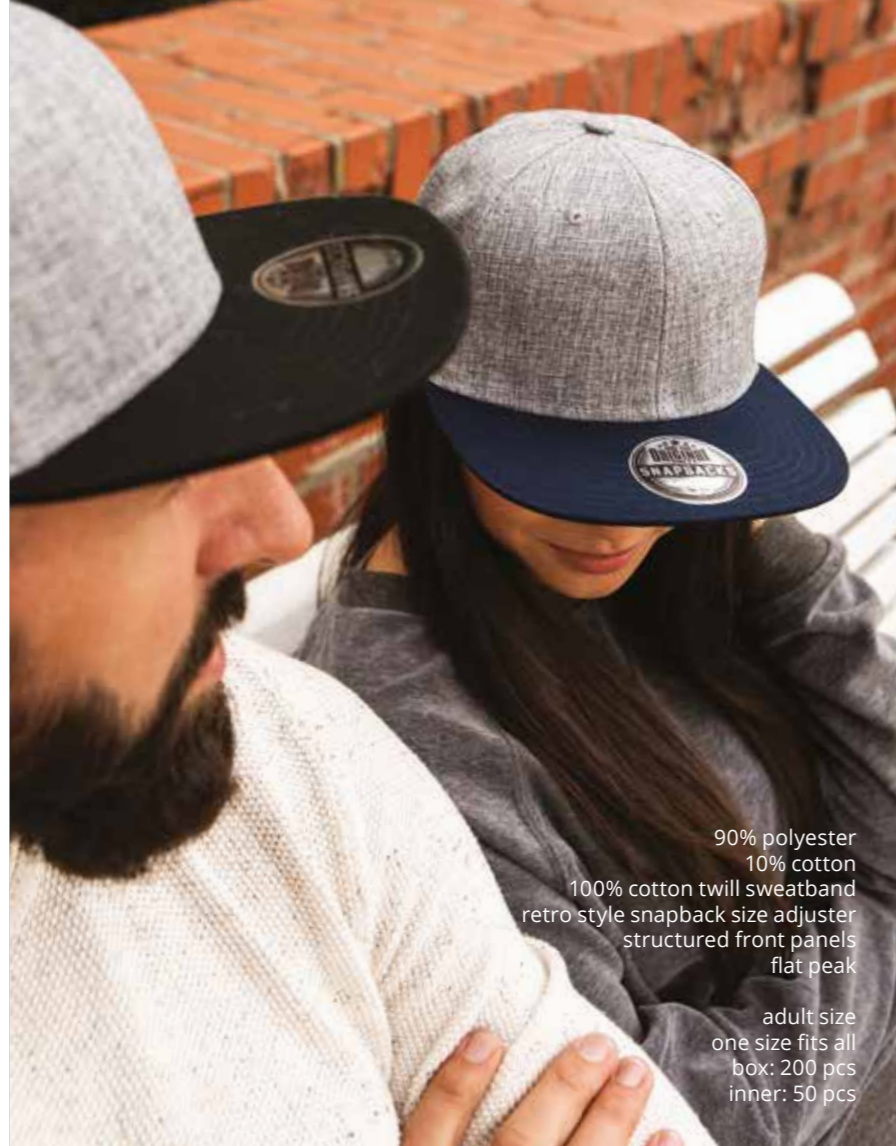

2023 SNAP MELANGE

90% polyester
10% cotton
100% cotton twill sweatband
retro style snapback size adjuster
structured front panels
flat peak

adult size
one size fits all
box: 200 pcs
inner: 50 pcs